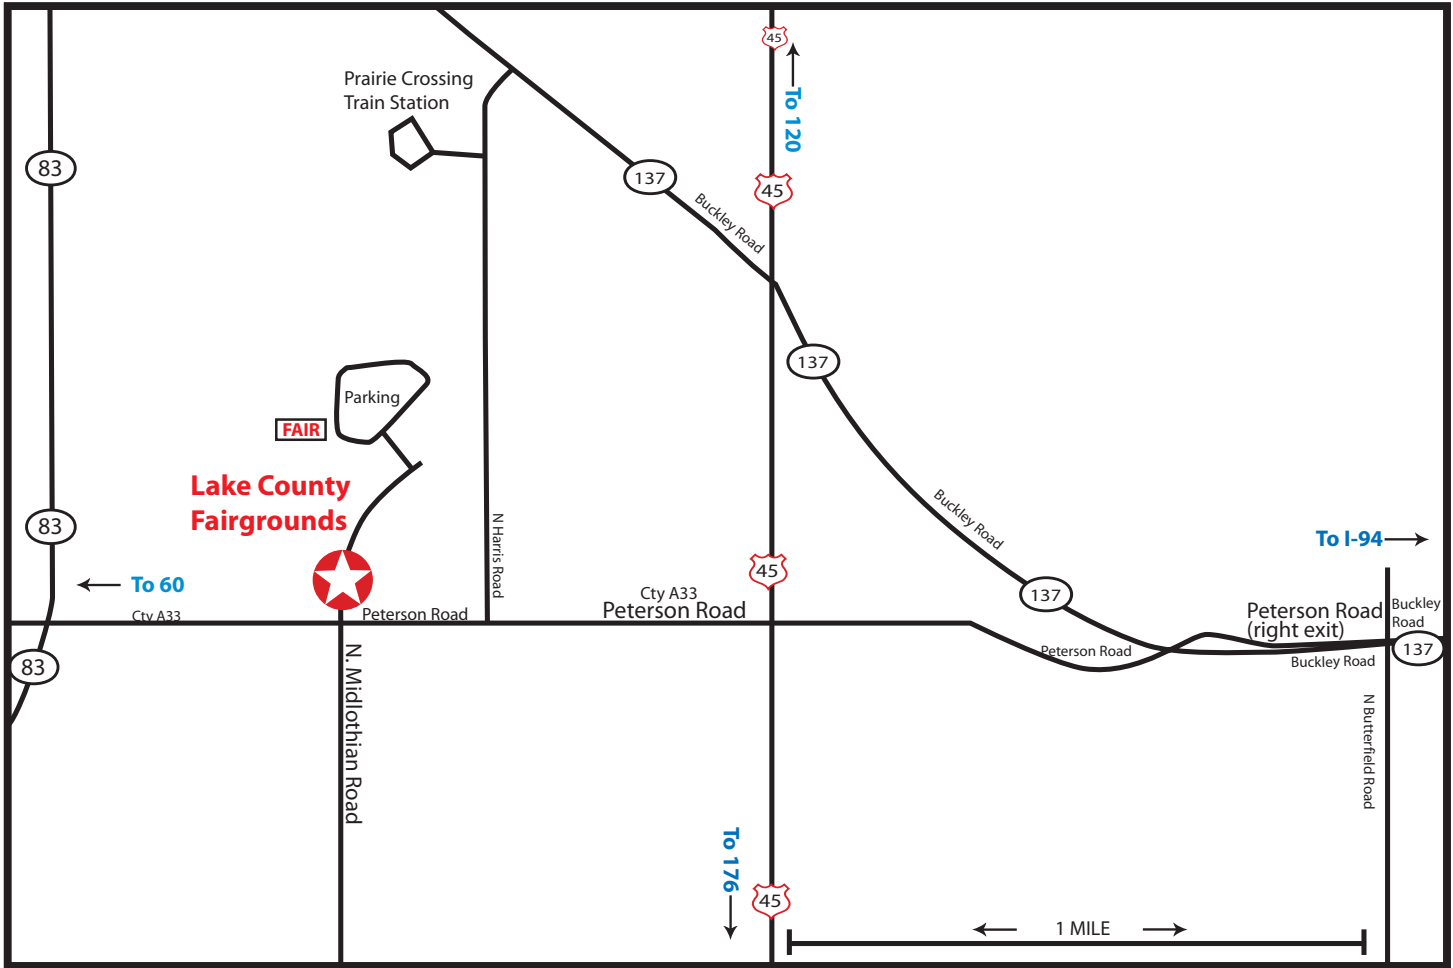

Map to Midwest Fiber & Folk Art Fair

from I-94:

Exit 137 Buckley Road west. Approximately 4 miles later, just past the intersection of N. Butterfield Road, take a right exit for Peterson Road. Continue west on Peterson Road to light at N. Midlothian Road – turn right into Fairgrounds.